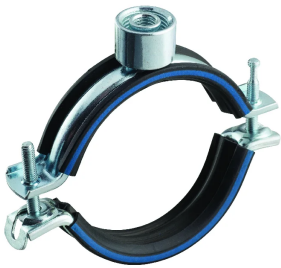

nVent CADDY Macrofix Plus Kombi with Combination Nut, M8, M10, 1/2" Rod, 138-148mm OD

CATALOG NUMBER

MPK148

FEATURES

Includes easy closing mechanism

Age-resistant lining

Category II noise reduction according to DIN EN ISO 3822-1

Compliant for sound insulation design according to DIN 4109

Reaction-to-fire classification is "E" in compliance with DIN EN 13501-1

PRODUCT ATTRIBUTES

Article Number: 586765

Rod Size (RS): M8;M10;1/2"

Temperature: -50 to 110 °C

Color: Black

Material: Steel;EPDM-SBR Rubber

Finish: Electrogalvanized

Outer Diameter (OD): 138 - 148 mm

Pipe Size: 5"

NB/DN: 125

Width (W): 25 mm

Thickness (T): 2 mm

Screw Diameter (Sc): 6 mm

Screw Length (L): 50mm

Static Load: 3200N

Unit Weight: 0.4 kg

ADDITIONAL PRODUCT DETAILS

Lining is EPDM rubber.

DIAGRAMS

WARNING