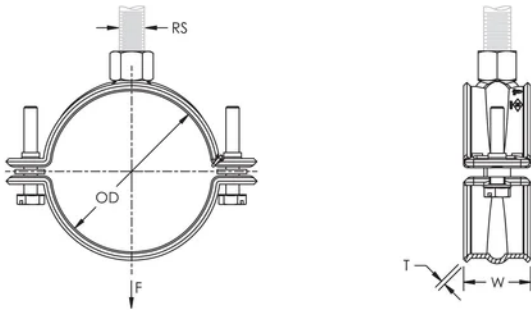

Ideal for installations where space is limited and require services to be ran close to the attachment surface

Suitable for 3/4" - 2" (20 - 50 DN) steel sprinkler pipe

Eliminates the need to seismically brace when drops are kept within 6" (150 mm) of the attachment surface

## PRODUCT ATTRIBUTES

Article Number: 595057

Material: Steel

Finish: Electrogalvanized

Pipe Size: 1 1/2"

NB/DN: 40

Outer Diameter (OD): 48.3 - 50 mm

Rod Size (RS): M10

Width (W): 30 mm

Thickness (T): 2 mm

Static Load: 1725N

## DIAGRAMS