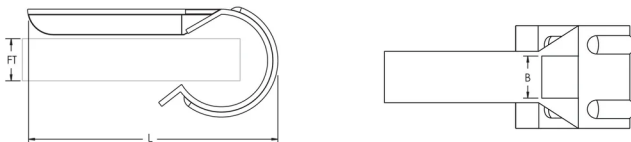

DIAGRAMS

WARNING

nVent products shall be installed and used only as indicated in nVent's product instruction sheets and training materials. Instruction sheets are available at www.nvent.com and from your nVent customer service representative. Improper installation, misuse, misapplication or other failure to completely follow nVent's instructions and warnings may cause