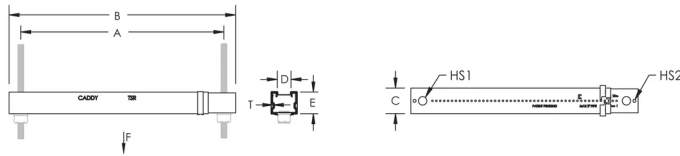

TSR1220N	366593	1330N	880N

ADDITIONAL PRODUCT DETAILS

Static Load 1 represents a distributed load for 12" - 20" (300 - 500 mm) installations and a point load for 12" - 16" (300 - 400 mm) installations. Static Load 2 represents a point load for 16" - 20" (400 - 500 mm) installations.

DIAGRAMS

WARNING

nVent products shall be installed and used only as indicated in nVent's product instruction sheets and training materials. Instruction sheets are available at www.nvent.com and from your nVent customer service representative. Improper installation, misuse, misapplication or other failure to completely follow nVent's instructions and warnings may cause product malfunction, property damage, serious bodily injury and death and/or void your warranty.

North America

+1.800.753.9221
Option 1 – Customer Care
Option 2 – Technical
Support

Europe

Netherlands:
+31 800-0200135
France:
+33 800 901 793

Europe

Germany:
800 1890272
Other Countries:
+31 13 5835404

APAC

Shanghai:
+ 86 21 2412 1618/19
Sydney:
+61 2 9751 8500

Our powerful portfolio of brands:

CADDY ERICO HOFFMAN ILSCO SCHROFF TRACHTE