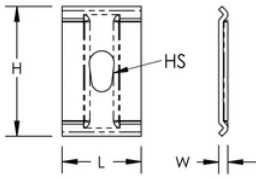

PEMSA Wire Basket Tray Center Support, M6 Hole

Data Solutions

CATALOG NUMBER

WBTCTRSPRTM6

CERTIFICATIONS

FEATURES

Ideal for tray widths up to 200mm

Side load access for cable installation

IEC 61537 load rating and earthing compliant

PRODUCT ATTRIBUTES

Article Number: 820400

Material: Steel

Finish: Electrogalvanized

Length (L): 59mm

Width (W): 35mm

Height (H): 5mm

Hole Size (HS): 6mm

DIAGRAMS

WARNING

nVent products shall be installed and used only as indicated in nVent's product instruction sheets and training materials. Instruction sheets are available at www.nvent.com and from your nVent customer service representative. Improper installation, misuse, misapplication or other failure to completely follow nVent's instructions and warnings may cause product malfunction, property damage, serious bodily injury and death and/or void your warranty.