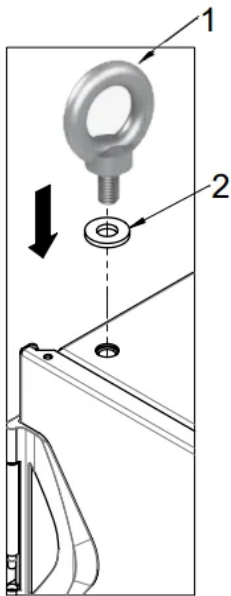

Varistar CP Lifting Eye Kit for Flush Top Cover

Data Solutions

CATALOG NUMBER

21630-030

Bolt on lifting eyes to lift and place cabinet without cabinet damage.

FEATURES

Thread M12

Application and static load-carrying capacity in accordance with DIN 582

PRODUCT ATTRIBUTES

Package Quantity: 4

Product Family: Varistar CP

Product Type: Eye Bolt

Works With: Cabinet; Varistar CP

Net Weight: 0.708kg

ADDITIONAL PRODUCT DETAILS

Only usable with raised top coverApplication and loading as per DIN 582.