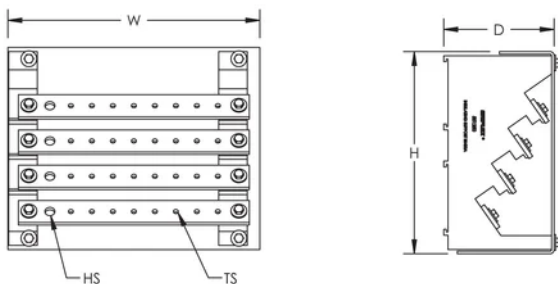

Catalog Number	TR-400A
Max Working Voltage, IEC (Ui)	1000
Peak Short Circuit Current (Ipk)	34kA
Short Term Withstand Current (Icw) 1s	28kA
Line Side Number of Connections	1
Load Side Number of Connections	8
Hole Size (HS)	12mm
Thread Size (TS)	M6
Depth (D)	140mm
Height (H)	240mm
Width (W)	300mm
Unit Weight	2.83kg
Flammability Rating	UL® 94V-0
Complies With	IEC® 60439.1 IEC® 61439.1 IEC® 60695-2-11 (Glow Wire Test 960 °C)

ADDITIONAL PRODUCT DETAILS

Line side and load side number of connections are per pole.

DIAGRAMS

WARNING

nVent products shall be installed and used only as indicated in nVent's product instruction sheets and training materials. Instruction sheets are available at www.nvent.com and from your nVent customer service representative. Improper installation, misuse, misapplication or other failure to completely follow nVent's instructions and warnings may cause product malfunction, property damage, serious bodily injury and death and/or void your warranty.