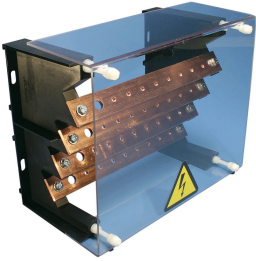

TR Four Pole Distribution Block, 400 A

Data Solutions

CERTIFICATIONS

FEATURES

Easily fixes onto DIN rail or mounts with screws

Bolts included for output connections

Transparent protection cover

Easy accessibility for wiring

Ready to use out of the box, saving installation time and labor

RoHS compliant

SPECIFICATIONS

Catalog Number	TR-400A
Article Number	562010
Material	Copper Glass Fibre Reinforced Polyamide Plexiglass