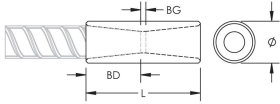

PRODUCT ATTRIBUTES

Material: Stainless Steel Duplex 2205 (EN 1.4462)

Finish: Plain

Rebar Size, Metric: 12 mm

Rebar Size, US: #4

Rebar Size, Canada: 10M

Diameter (Ø): 25 mm

Length (L): 41mm

Bar Depth (BD): 15mm

Bar Gap (BG): 11mm

Unit Weight: 0.14 kg

Designed to Meet: AASHTO;ABNT NBR 8548:1984;ACI 318 Type 1 (125% Specified Yield);ACI 318 Type 2 (Specified Tensile);ACI 349;ACI 359;AS3600

ADDITIONAL PRODUCT DETAILS

Bar dimensions and weights listed may vary by region. Coupler sizes not shown may be available by special order. Contact your nVent LENTON representative for more information.

DIAGRAMS

WARNING

nVent products shall be installed and used only as indicated in nVent's product instruction sheets and training materials. Instruction sheets are available at www.nvent.com and from your nVent customer service representative. Improper installation, misuse, misapplication or other failure to completely follow nVent's instructions and warnings may cause product malfunction, property damage, serious bodily injury and death and/or void your warranty.