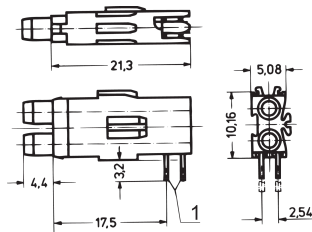

Double Test Socket, Ø 2 mm

Double test sockets for mounting plane 1 and 2, short and long type.

Solder temperature should only be applied for a maximum of 5 seconds. The plastic body should be protected from the solder wave when wave soldering.

CERTIFICATIONS

FEATURES

Double test sockets for Front Element System

SPECIFICATIONS

Diameter: 2mm
Product Type: Socket

Table 1/2

Catalog Number	Type	Package Quantity	Voltage AC	Max Current	Test Voltage @ 50 Hz	Ambient Temperature
69004-089	Long, Mounting Plane 1	1	30V	1A	1kV	-25 to 70°C
69004-131	Short, Mounting Plane 1	1	30V	1A	1kV	-25 to 70°C
69004-090	Long, Mounting Plane 2	10	30V	1A	1kV	-25 to 70°C

Dimensions of connecting pins: 0.3 × 0.6 mm.

Required front panel drill hole: Ø 4 mm.

Please take into consideration that deliveries may be carried out in the stated SPQs (SPQ, e.g. 5 pieces, 10 pieces, 50 pieces, etc.). Differing order quantities (e.g. 2 pieces) may be changed to the next possible delivery quantity = Standard Pack Quantity.