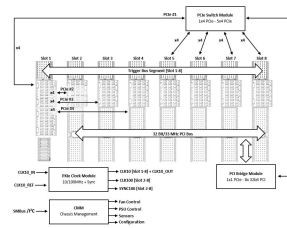

PXI-Express System, 4 U, 8 slots, Gen 3

CATALOG NUMBER

14579-030

Desktop PXI Express Chassis for one PXI Express System Controller with up to 16 HP and 7 PXI or PXI Express Boards with 4 HP Width.

CERTIFICATIONS

Air flow from bottom to rear with temperature controlled fans; Integrated Chassis Monitoring Modul (CMM)

Wide range AC input with mains switch on the rear side, power push button on the front (top)

Rear panel external 10 MHz clock inputs/outputs

PRODUCT ATTRIBUTES

Product Type: System

Number of Slots: 8

Type: Desktop

Backplane Type: PXI Express, 4 Link Configuration

Data Transfer: PCIe Gen3

Power per Slot: 50W

Input Voltage AC: 100 – 240V