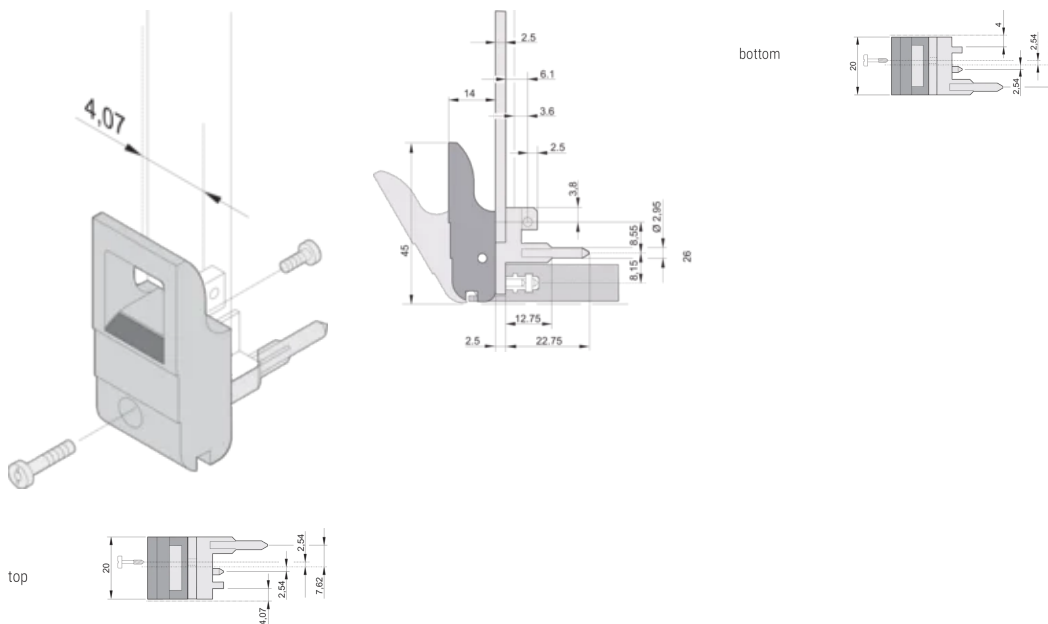

CERTIFICATIONS

FEATURES

Suitable for insertion and extraction forces up to 700 N (per pair)

In accordance with IEEE 1101.10 and IEC 60297-3-102

A microswitch can be mounted

With locking

With integrated alignment pin for perforated strip

Product Type: Handle

Type: Inserter/Extractor, Standard

Works With: Front Panels

Gross Weight: 2.276kg

ADDITIONAL PRODUCT DETAILS

Please order Coding pegs and Microswitch separately.

DIAGRAMS

WARNING