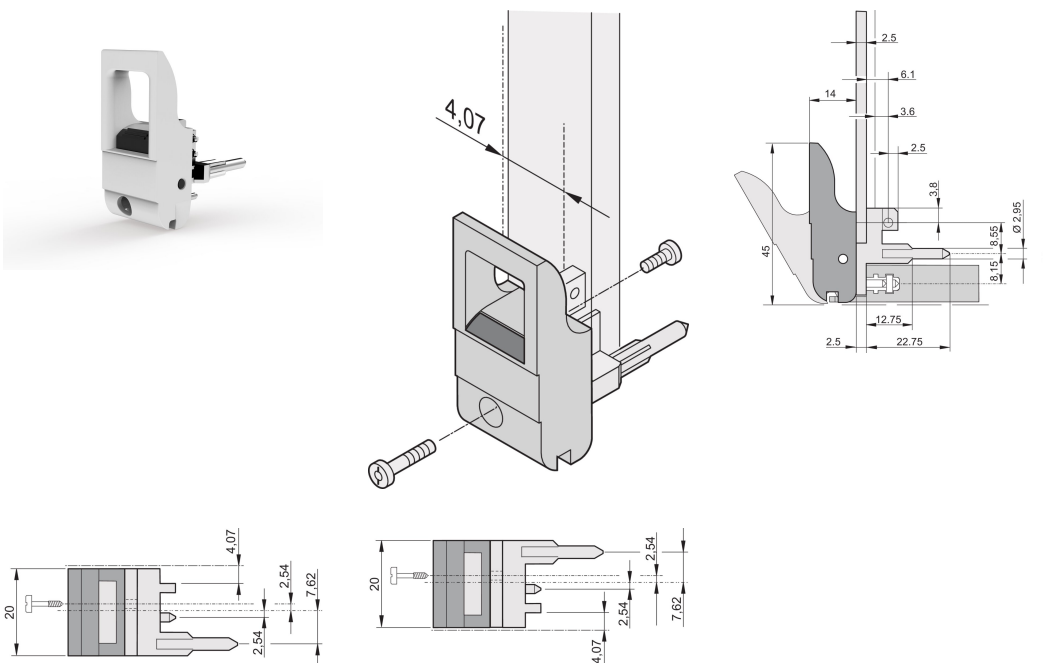

Insertor/Extractor Handle Type IET, Grey Lever, Black Button, Bottom, 100 Pieces

CATALOG NUMBER

20817-661

The inserter/extractor handle, type IET in accordance with IEEE 1101.10. Two of these handles can overcome a single lever force of 700 N (per pair).

CERTIFICATIONS

FEATURES

Suitable for insertion and extraction forces up to 700 N (per pair)

In accordance with IEEE 1101.10 and IEC 60297-3-102

A microswitch can be mounted

With locking

With integrated alignment pin for perforated strip

Codeable i.a.w. IEEE 1101.10 and IEC 60297-3-103

PRODUCT ATTRIBUTES

Package Quantity: 100

Handle Type: IET; Bottom Front; Top Rear I/O

Flammability Rating: UL® 94V-0

Color: Grey

Complies With: EN 45545-2

Material: Polycarbonate

Product Type: Handle

Type: Inserter/Extractor, Standard

Works With: Front Panels

Gross Weight: 2.276kg

ADDITIONAL PRODUCT DETAILS

Please order Coding pegs and Microswitch separately.

DIAGRAMS

WARNING