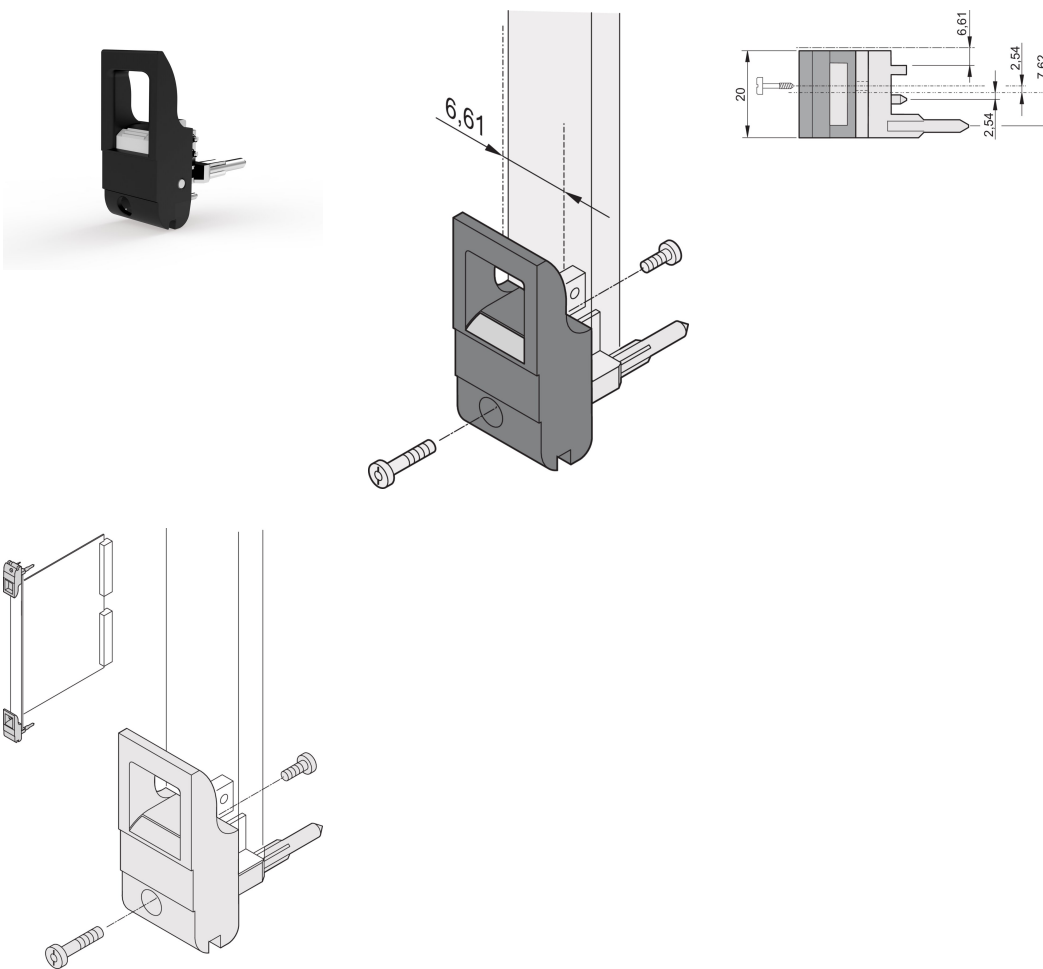

Insertor/Extractor Handle Type IET, Black Lever, Grey Button, Bottom, 100 Pieces

CATALOG NUMBER

20817-707

The inserter/extractor handle, type IET in accordance with IEEE 1101.10, 0,1" offset. Two of these handles can overcome a single lever force of 700 N (per pair).

CERTIFICATIONS

FEATURES

Suitable for insertion and extraction forces up to 700 N (per pair)

In accordance with IEEE 1101.10 and IEC 60297-3-102

A microswitch can be mounted

0.1" offset is used for PSUs with SMD Plus

PRODUCT ATTRIBUTES

Package Quantity: 100

Handle Type: IET; Bottom Front

Flammability Rating: UL® 94V-0

Color: Black

Complies With: EN 45545-2

Height (H): 232mm

Material: Polycarbonate; Zinc Alloy

Product Type: Handle

Type: Inserter/Extractor, 0.1" Offset

Works With: Front Panels

Net Weight: 2.278kg

ADDITIONAL PRODUCT DETAILS

Please order Coding pegs and Microswitch separately.

DIAGRAMS

WARNING