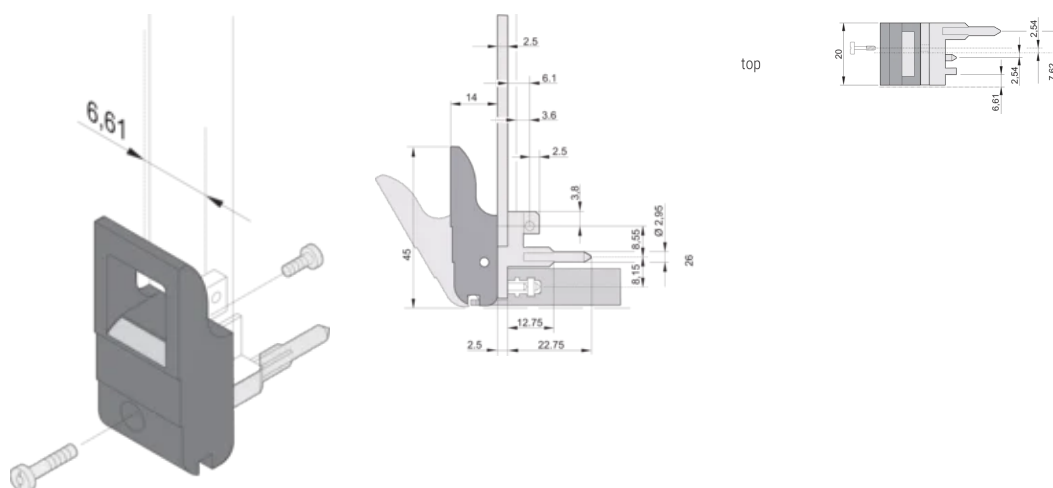

CERTIFICATIONS

FEATURES

Suitable for insertion and extraction forces up to 700 N (per pair)

In accordance with IEEE 1101.10 and IEC 60297-3-102

A microswitch can be mounted

0.1" offset is used for PSUs with SMD Plus

PRODUCT ATTRIBUTES

Package Quantity: 100

Handle Type: IET; Bottom Front

Flammability Rating: UL® 94V-0

Color: Black

Complies With: EN 45545-2

Height (H): 232mm

Material: Polycarbonate; Zinc Alloy

Product Type: Handle

Type: Inserter/Extractor, 0.1" Offset

Works With: Front Panels

Net Weight: 2.278kg

ADDITIONAL PRODUCT DETAILS

Please order Coding pegs and Microswitch separately.

DIAGRAMS

WARNING