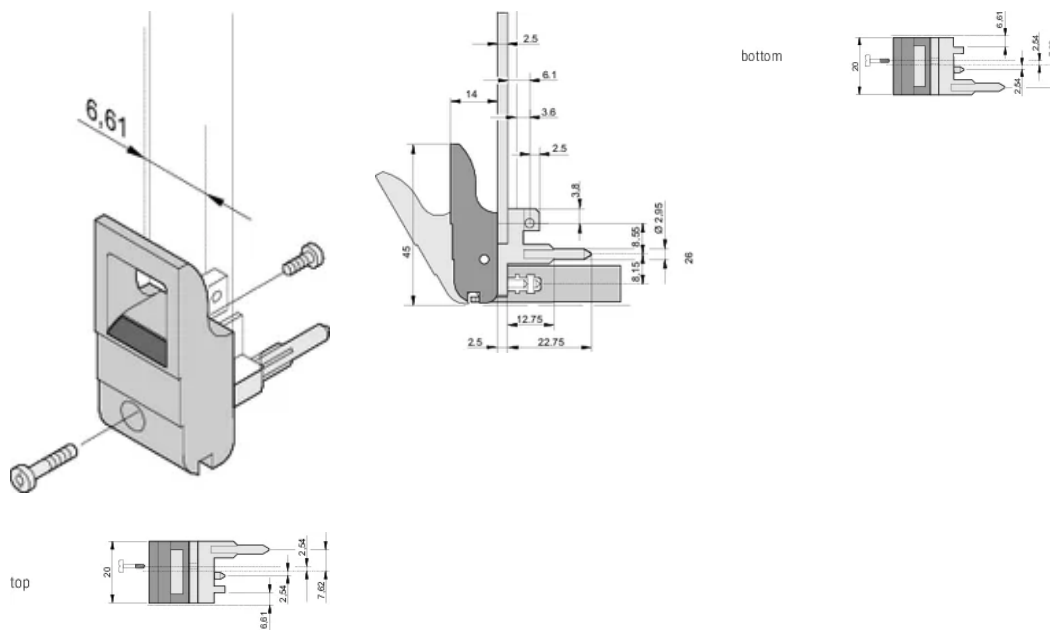

FEATURES

Suitable for insertion and extraction forces up to 700 N (per pair)

In accordance with IEEE 1101.10 and IEC 60297-3-102

A microswitch can be mounted

0.1" offset is used for PSUs with SMD Plus

PRODUCT ATTRIBUTES

Package Quantity: 10

Handle Type: IET; Top Front

Flammability Rating: UL® 94V-0

Color: Grey

Material: Polycarbonate

Product Type: Handle

Type: Inserter/Extractor, 0.1" Offset

Works With: Front Panels

Net Weight: 0.24kg

ADDITIONAL PRODUCT DETAILS

Please order Coding pegs and Microswitch separately.

DIAGRAMS

WARNING

nVent products shall be installed and used only as indicated in nVent's product instruction sheets and training materials. Instruction sheets are available at www.nvent.com and from your nVent customer service representative. Improper