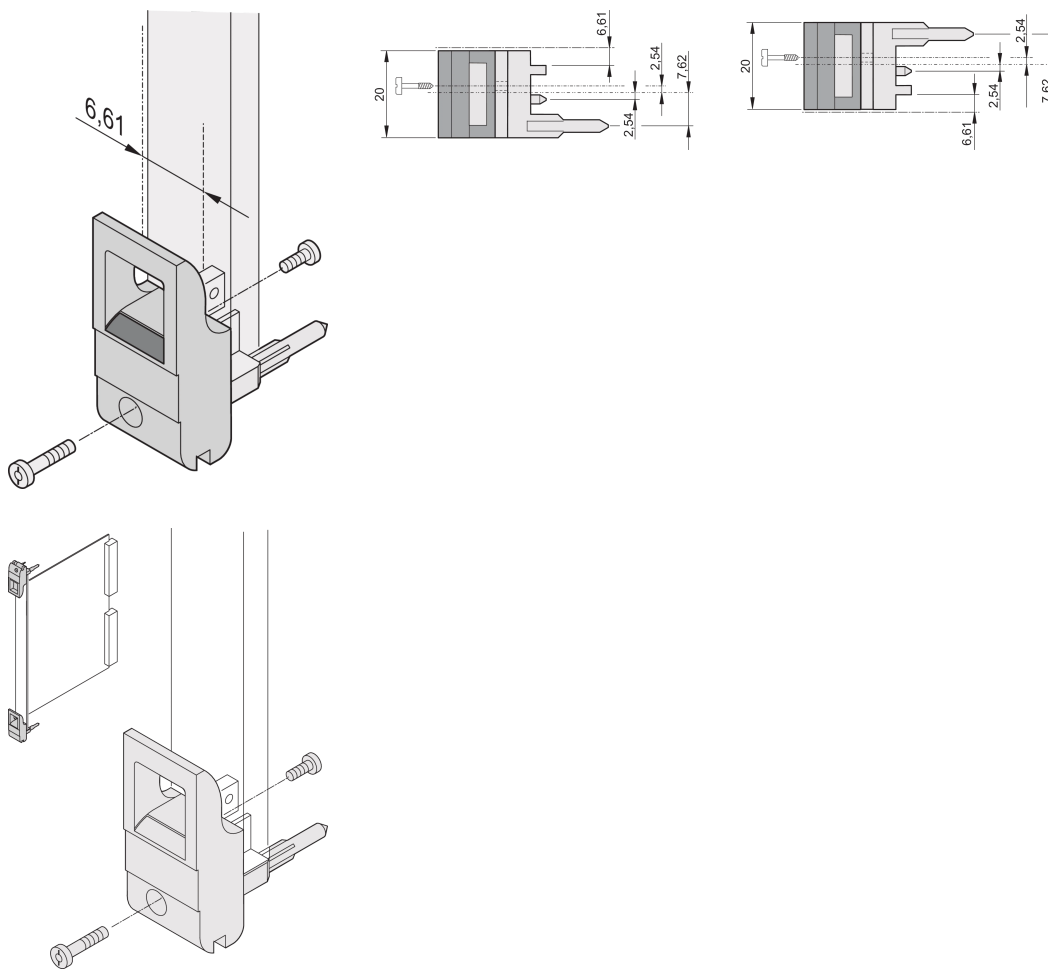

# Insertor/Extractor Handle Type IET, Grey Lever, Black Button, Top, 10 Pieces

CATALOG NUMBER

20817-716

The inserter/extractor handle, type IET in accordance with IEEE 1101.10. 0,1" offset. Two of these handles can overcome a single lever force of 700 N (per pair).

## FEATURES

Suitable for insertion and extraction forces up to 700 N (per pair)

In accordance with IEEE 1101.10 and IEC 60297-3-102

A microswitch can be mounted

0.1" offset is used for PSUs with SMD Plus

## PRODUCT ATTRIBUTES

Package Quantity: 10

Handle Type: IET; Top Front

Flammability Rating: UL® 94V-0

Color: Grey

Material: Polycarbonate

Product Type: Handle

Type: Inserter/Extractor, 0.1" Offset