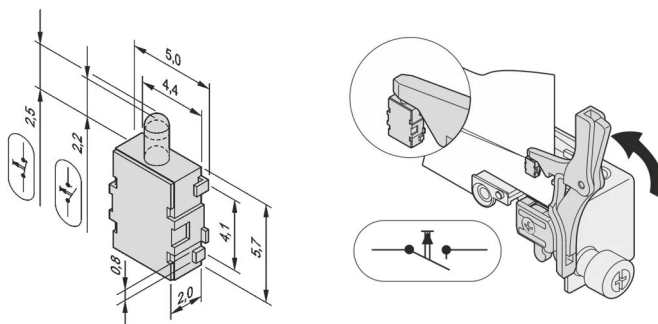

Microswitch for AMC Carrier Mechanics, Normally Open

CATALOG NUMBER

20817-909

Micro Switch for AMC Carrier. Option as closer or opener available.

FEATURES

SMD Version

PRODUCT ATTRIBUTES

Product Type: Switch