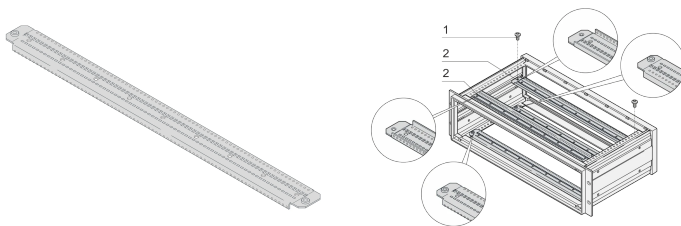

# Inpac Support Rail to Fix Guide Rails, 75 HP

## CATALOG NUMBER

**20828-130**

The support rail enables assembly of guide rails. In conjunction with a Z-rail Din connectors can be mounted. A Backplane can be assembled directly onto the rail if a threaded insert is used.

## FEATURES

4 support rails to fix PCBs with guide rails plus assembly material

Support rail can also be used to fix a custom mounting plate

## PRODUCT ATTRIBUTES

Product Type: Support Rail

Product Family: Inpac

Material: Steel

Finish: Aluminum-Zinc Plated

Color: Aluminium

Rack Width: 75HP

Length: 410mm