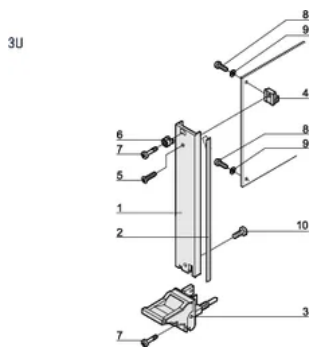

CERTIFICATIONS

FEATURES

U-shaped front panel for textile gasket

Suitable for insertion and extraction forces up to 700 N (per pair)

Enable the installation of a microswitch

Enable the installation of coding pegs in accordance with IEC 60297-3-103/ IEEE 1101.10

PRODUCT ATTRIBUTES

Rack Width: 8HP

Package Quantity: 1

Handle Type: IEL

Mounting: Screw-on Rear IO

Gasket Type: Textile EMC

Front Finish: Anodized

Rear Finish: Etched

Treated Edges: No

Complies With: IEC 60297-3-102; IEEE 1101.10; IEC 60297-3-103; IEEE 1101.1/11

EMC Shielding: Yes

Finish: Anodized; Passivated

Height (H): 128.4mm

Material: Aluminum

Product Type: Front Panel

Rack Height: 3U

Type: Front Panel with Handle (PIU)

Width (W): 40.3mm

Net Weight: 0.1kg

DIAGRAMS

WARNING

nVent products shall be installed and used only as indicated in nVent's product instruction sheets and training materials. Instruction sheets are available at www.nvent.com and from your nVent customer service representative. Improper installation, misuse, misapplication or other failure to completely follow nVent's instructions and warnings may cause product malfunction, property damage, serious bodily injury and death and/or void your warranty.