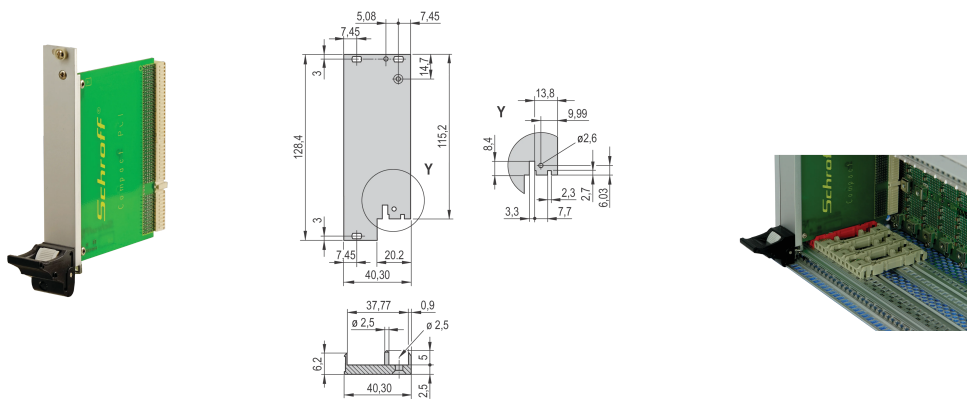

Plug-In Unit Kit With IEL Handle for Rear I/O, Shielded, Black, 3 U, 8 HP

CATALOG NUMBER

20848-752

Plug-in unit, with IEL inserter/extractor black handle, 3 U, rear I / O assembly. The U-shaped front panel enable shielding with a textile gasket.

CERTIFICATIONS

FEATURES

U-shaped front panel for textile gasket

Suitable for insertion and extraction forces up to 700 N (per pair)

Enable the installation of a microswitch

Enable the installation of coding pegs in accordance with IEC 60297-3-103/ IEEE 1101.10

PRODUCT ATTRIBUTES

Rack Width: 8HP

Package Quantity: 1

Handle Type: IEL

Mounting: Screw-on Rear IO

Gasket Type: Textile EMC

Front Finish: Anodized

Rear Finish: Etched

Treated Edges: No

Complies With: IEC 60297-3-102; IEEE 1101.10; IEC 60297-3-103; IEEE 1101.1/11

EMC Shielding: Yes

Finish: Anodized; Passivated

Height (H): 128.4mm

Material: Aluminum

Product Type: Front Panel