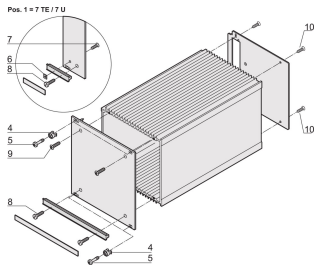

HF Frame Type Plug-In Unit Assembly Kit for 1 HF Frame Type plug-in Unit

CATALOG NUMBER

21100-105

The kit enables a user to assemble parts of a HF cassette.

CERTIFICATIONS

FEATURES

Assembly kit for one frame-type 5 plug-in unit

PRODUCT ATTRIBUTES

Product Type: Assembly Kit

Type: Mounting Kit

Works With: Frame Type Plug-In Unit

Material: Steel

Package Quantity: 1

Net Weight: 0.013kg

WARNING