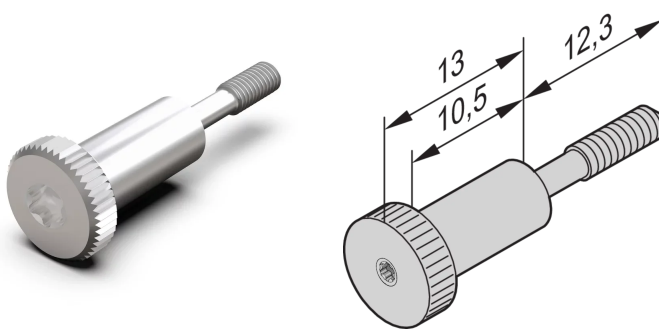

Collar Screw, Knurled Head Long Version, M2.5 x 12.3 mm, Torx 8, Brass Nickel Plated; 100 pieces

CATALOG NUMBER

21101-909

Used with horizontal rails with long lip (H-LD and R-LD)

CERTIFICATIONS

FEATURES

Collar Screw, Knurled Head Long Version

PRODUCT ATTRIBUTES

Product Type: Screw

Type: Screw

Works With: Front Panels

Package Quantity: 100

Thread Size: M2.5

Length: 12.3mm