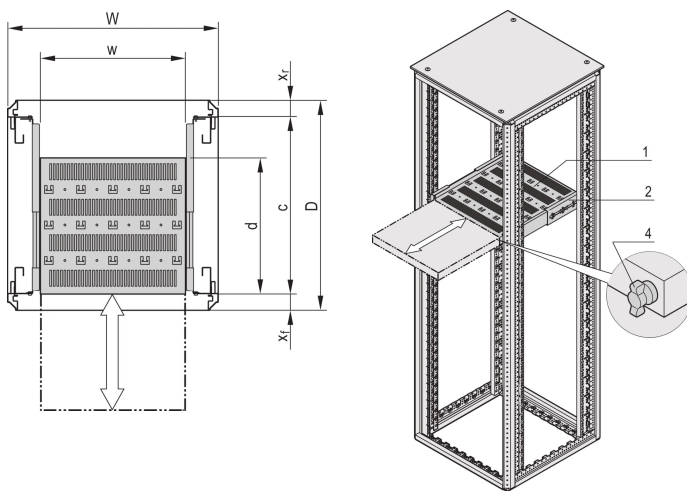

Varistar CP | 19" Telescopic Shelf 70 kg, 600W 700D, RAL 7035

CATALOG NUMBER

22130-354

Varistar, Novastar and Eurorack 19" Shelf, Stationary with 70 kg load capacity, perforated for ease of assembly.

CERTIFICATIONS

FEATURES

Perforated cut-outs for assembling cable ties

Static load-carrying capacity 70 kg

Incl. telescopic slides

Locking with T-bar lock possible

St, 1.5 mm

Hammer head perforation for assembly with cable ties

PRODUCT ATTRIBUTES

Type: Telescopic Shelf

Width: 400mm

Depth: 582mm

Package Quantity: 1

Color: Light Grey

Color Code: RAL 7035

Finish: Powder Coated

Material: Steel

Product Family: Varistar CP; Novastar

Product Type: Shelf

Net Weight: 9.05kg

ADDITIONAL PRODUCT DETAILS

Mounting bracket for assembly of telescopic slide at frame please order separately.

Please order T-bar lock separately.