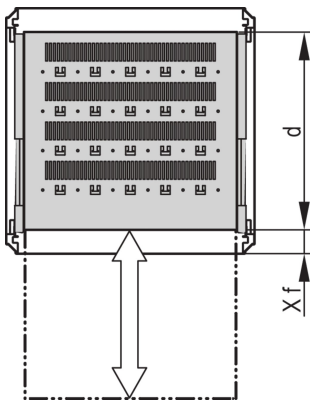

Varistar CP | Telescopic Shelf Universal, 70 kg, 800W 600D, RAL 7035

CATALOG NUMBER

22130-373

Varistar, Novastar and Eurorack 19" Shelf, Stationary with 70 kg load capacity, perforated for ease of assembly.

CERTIFICATIONS

FEATURES

Perforated cut-outs for assembling cable ties

Static load-carrying capacity 70 kg

Incl. telescopic slides

Locking with T-bar lock possible

St, 1.5 mm

Hammer head perforation for assembly with cable ties

PRODUCT ATTRIBUTES

Type: Telescopic Shelf

Width: 600mm

Depth: 477mm

Package Quantity: 1

Color: Light Grey

Color Code: RAL 7035

Finish: Powder Coated

Material: Steel

Product Family: Varistar CP; Novastar

Product Type: Shelf

Gross Weight: 8.68kg

ADDITIONAL PRODUCT DETAILS

Mounting bracket for assembly of telescopic slide at frame please order separately.