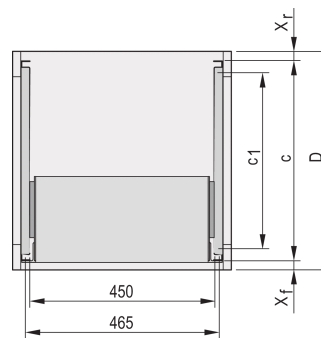

C-Profile Adaptor for Subracks Assembled into Cabinets, 415 mm

CATALOG NUMBER

24562-457

The C-profile, assembled on the Side Panel of the subrack serves to fix the subrack on the guiding profile when mounted into a cabinet.

CERTIFICATIONS

FEATURES

The C-profile fixes the subrack on the guiding profile when mounted into a cabinet.

PRODUCT ATTRIBUTES

Depth: 415mm

Package Quantity: 2

Finish: Anodized

Material: Aluminum