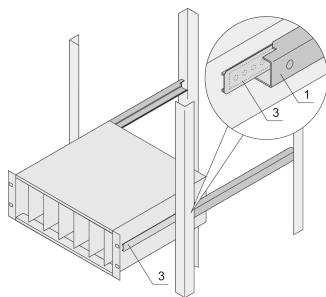

C-Profile Adaptor for Subracks Assembled into Cabinets, 415 mm

CATALOG NUMBER

24562-457

The C-profile, assembled on the Side Panel of the subrack serves to fix the subrack on the guiding profile when mounted into a cabinet.

CERTIFICATIONS

FEATURES

The C-profile fixes the subrack on the guiding profile when mounted into a cabinet.

PRODUCT ATTRIBUTES

Depth: 415mm

Package Quantity: 2

Finish: Anodized

Material: Aluminum

Product Family: EuropacPRO

Product Type: Telescopic Slide

Works With: Subracks

ADDITIONAL PRODUCT DETAILS

Note: No end stop when pulling out the subrack.

WARNING

nVent products shall be installed and used only as indicated in nVent's product instruction sheets and training materials. Instruction sheets are available at www.nvent.com and from your nVent customer service representative. Improper installation, misuse, misapplication or other failure to completely follow nVent's instructions and warnings may cause product malfunction, property damage, serious bodily injury and death and/or void your warranty.