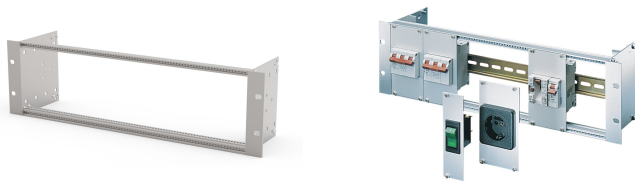

EuropacPRO 19" Subrack Kit for Power Distribution Module, Unshielded, 3 U, 84 HP, 115 mm

CATALOG NUMBER

24563-100

For mounting installation devices in accordance with DIN 43880 in sizes 1-3 with snap-in technology e.g. mounting sockets, circuit breakers or residual current circuit breaker. These can be fitted after the horizontal rail with lip DIN central rail (35/7.5) are fitted.

CERTIFICATIONS

FEATURES

For mounting installation devices in accordance with DIN 43880 in sizes 1-3 with snap-in technology e.g. mounting sockets, circuit breakers or residual current circuit breaker. These can be fitted after the horizontal rail with lip DIN central rail (35/7.5) are fitted

Modular frame to accept e.g. power distribution modules

Internal and external dimensions in accordance with the IEC 60297-3-101 and IEEE 1101.1 standards

Aluminium side panels

Horizontal rails type "light"

PRODUCT ATTRIBUTES

Product Type: Subrack/Chassis

Rack Height: 3U

Rack Width: 84HP

Depth: 115mm

For Mounting: Power Distribution Module

EMC Shielding: No

Static Load: 2.5kg