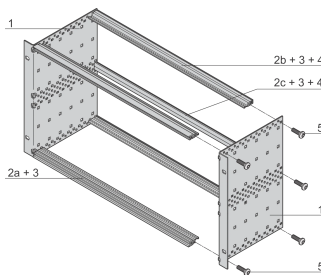

EuropacPRO 19" Subrack Kit for Backplane, Light, Unshielded, 3 U, 235 mm

CATALOG NUMBER

24564-132

Non-EMC shielded subrack for backplane mounting, light version.

CERTIFICATIONS

FEATURES

Subrack with side panel type L ("light") with integrated 19" support brackets

Horizontal rail type "light"

Aluminum construction

Rear horizontal rails for backplane mounting with insulation strip

Installed load up to 7.5 kg

Supplied as space-saving flat-pack

Internal and external dimensions in accordance with: IEC 60297-3-100, -101, IEEE 1101.1

Modifications such as cutouts, different finishes or dimensions available

PRODUCT ATTRIBUTES

Rack Height: 3U

Depth: 235mm

Package Quantity: 1

For Mounting: Backplane

Board Depth: 160mm; 220mm

Handle Included: No