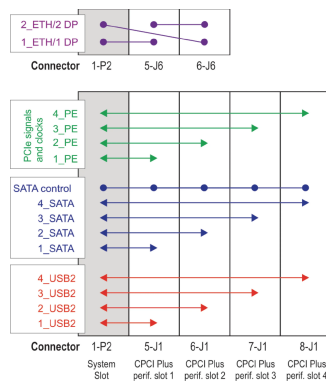

CPCI PlusIO System With Pluggable PSU, 4 U, 8 Slot

CATALOG NUMBER

24579-400

4 U CompactPCI PlusIO System with vertical Card Cage for one CPCI PlusIO System Controller, 4 CompactPCI and 3 CompactPCI Serial Peripheral Boards and one CompactPCI 3 U Pluggable Power Supply.

CERTIFICATIONS

FEATURES

In accordance with IEC 60297-3-101, -102, -103; IEEE 1101.1, 1101.10/11; backplane in accordance with PICMG 2.0 rev. 3.0 and PICMG 2.30 rev. 1.0

System with vertical card cage. Board format Front: 3 U, 160 mm deep, 8 slot; Rear I/O: 3 U, 80 mm deep, 3 slot