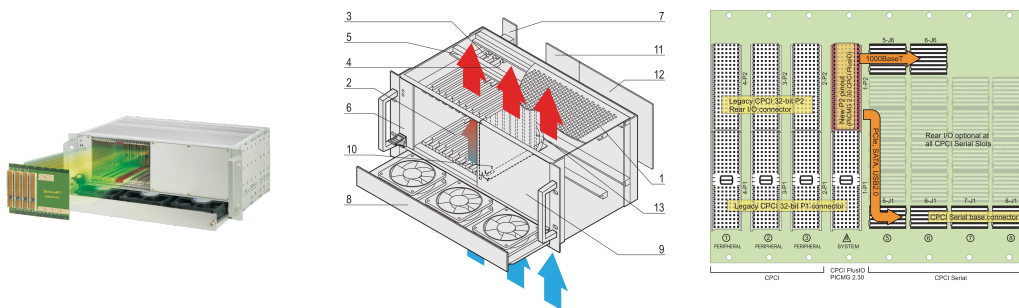

CPCI PlusIO System With Pluggable PSU, 4 U, 8 Slot

CATALOG NUMBER

24579-400

4 U CompactPCI PlusIO System with vertical Card Cage for one CPCI PlusIO System Controller, 4 CompactPCI and 3 CompactPCI Serial Peripheral Boards and one CompactPCI 3 U Pluggable Power Supply.

CERTIFICATIONS

FEATURES

In accordance with IEC 60297-3-101, -102, -103; IEEE 1101.1, 1101.10/11; backplane in accordance with PICMG 2.0 rev. 3.0 and PICMG 2.30 rev. 1.0

System with vertical card cage. Board format Front: 3 U, 160 mm deep, 8 slot; Rear I/O: 3 U, 80 mm deep, 3 slot

PRODUCT ATTRIBUTES

Product Type: System

Number of Slots: 8

Type: 19" Rack Mount

Backplane Type: 3 U, 4 Slot CompactPCI and 4 Slot CompactPCI Serial

Data Transfer: 32-bit PCI Bus; PCIe Gen2

Power per Slot: 40W

Input Voltage AC: 100 – 240V

Airflow Direction: Bottom to Top

Rack Height: 4U

Power Supply Type: (1) Pluggable PSU

Power Supply Included: Yes

Rear I/O: Yes

Complies With: PICMG 2.30 R1.0

Depth: 275mm