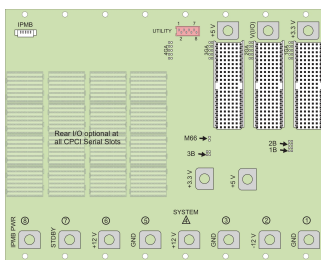

CPCI PlusIO System With Pluggable PSU, 4 U, 8 Slot

CATALOG NUMBER

24579-400

4 U CompactPCI PlusIO System with vertical Card Cage for one CPCI PlusIO System Controller, 4 CompactPCI and 3 CompactPCI Serial Peripheral Boards and one CompactPCI 3 U Pluggable Power Supply.

CERTIFICATIONS

FEATURES

In accordance with IEC 60297-3-101, -102, -103; IEEE 1101.1, 1101.10/11; backplane in accordance with PICMG 2.0 rev. 3.0 and PICMG 2.30 rev. 1.0

System with vertical card cage. Board format Front: 3 U, 160 mm deep, 8 slot; Rear I/O: 3 U, 80 mm deep, 3 slot