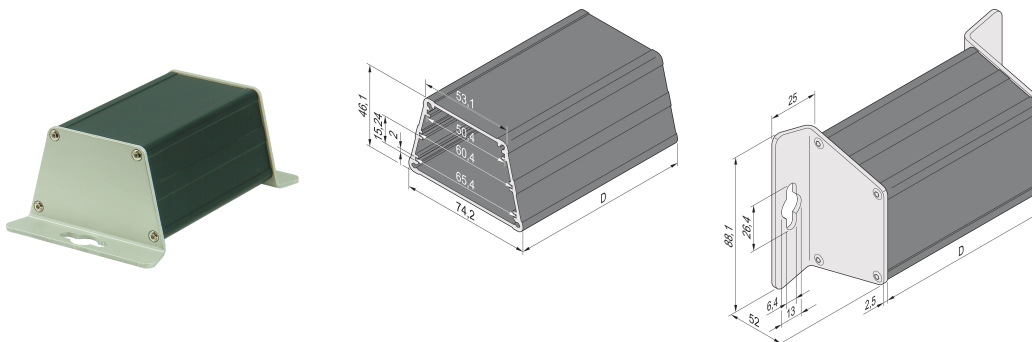

Minipac Trapezoid Shape Case, Wall Mount

CATALOG NUMBER

24814-010

The Trapezoid Alu-profile case enables a user to insert 3 non standard PCBs. The PCBs will be inserted in grooves in the Alu-profile tube. Both sides are covered with 2.5 mm thick L-shaped front panels for wall mounting.

CERTIFICATIONS

FEATURES

Wall mounting

PCB thickness 1.6 mm, spacing 15.24 mm (3 HP)

Length D = 100 mm, width of long side 74.2 mm, width of short side 54.5 mm, height 46.1 mm

Accommodates 3 non-standardized PCBs (height 50, 60 and 65 mm, depth 100 mm)

PRODUCT ATTRIBUTES

Product Type: Small Form Factor Case

Product Family: Minipac

Type: Wall Mount

Height: 88.1mm

Width: 52mm

Depth: 100.5mm

Material: Aluminum

Color: Black

Finish: Anodized

Protection Rating: IP40

Cooling: Non-Perforated

Shape: Trapezium

Package Quantity: 1

Length: 100.5mm

Net Weight: 0.27kg