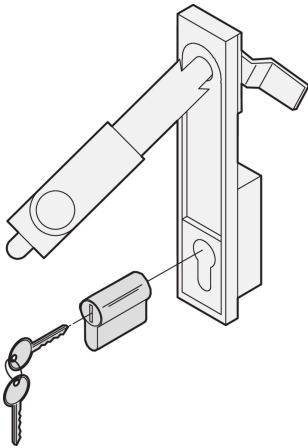

# DIN Cylinder Kit, Semi-Profile Cylinder Different Locking

## CATALOG NUMBER

**25127-996**

Profile cylinder is the most common form of the security door locks used today and a form of the locking cylinder. Semi-profile cylinders are generally flush with respect to the door and are easy to integrate into locking systems.

## FEATURES

Locking insert for lever handle