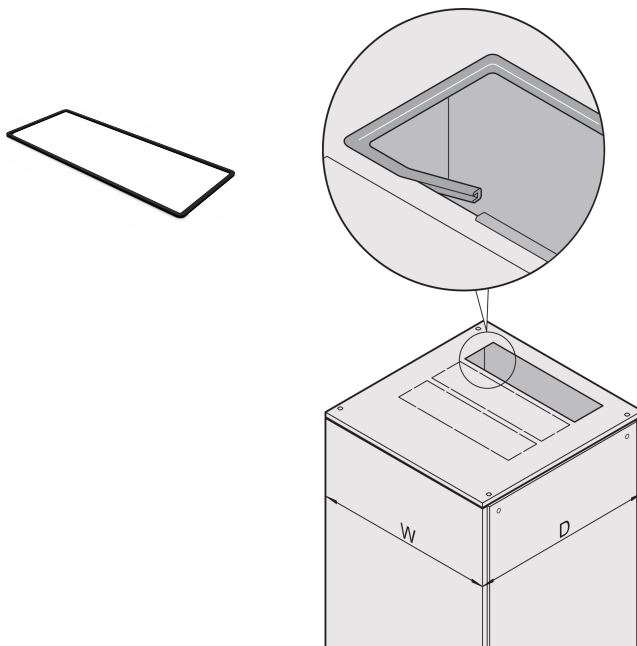

# Varistar CP Edge Protection for Top Cover Cutout Zones

## CATALOG NUMBER

**28127-281**

Covering sharp edges of cut-outs. Provides protection from injuries and prevents damage to inserted cables. Varistar Edge protection is suitable for top cover cut out zones.

## FEATURES

Suitable for flat top cover with cut-out zones

To cover the sharp edges of an open cut-out (protects against injury)