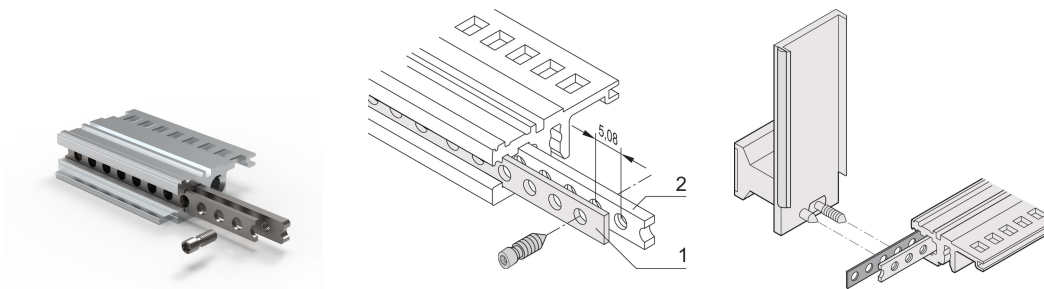

# Horizontal Rail Perforated Strip, 20 HP

## CATALOG NUMBER

**30845-189**

Perforated strip out of 1mm Aluminum for centering shielded plug-in units.

## FEATURES

For centering the shielded plug-in units

## PRODUCT ATTRIBUTES

Rack Width: 20HP

Package Quantity: 1

Length: 106.48mm

Material: Aluminum

Product Family: EuropacPRO; RatiopacPRO; RatiopacPRO AIR; CompacPRO; PropacPRO; Inpac

Product Type: Perforated Strip