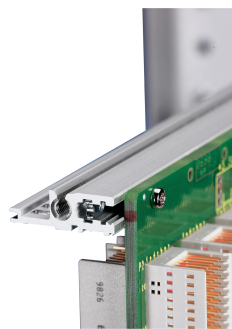

Horizontal Rail, Rear, Type H-VT, Heavy, 1000 mm

CATALOG NUMBER

34560-701

Combinations of horizontal rails and side panels

	+ = can be combined		- = combination not recommended	
Aluminum rail	-	+	+	+
Aluminum rail	+	+	+	+
Aluminum rail	+	+	-	-
Horizontal rail	-	-	-	-
Side panel	-	-	-	-

+ = can be combined
 - = combination not recommended

The horizontal rail, type VT enables the direct assembly of a backplane.

CERTIFICATIONS

FEATURES

For direct backplane mounting

Mounting top and bottom

Recessed installation for high mechanical demands (H-VT)

Aluminum extrusion, anodized finish, conductive contact surface

PRODUCT ATTRIBUTES

Rack Width: 195HP

Package Quantity: 1

Finish: Anodized

Length: 1000mm

Material: Aluminum

Product Family: EuropacPRO; RatiopacPRO; RatiopacPRO AIR; CompacPRO; PropacPRO