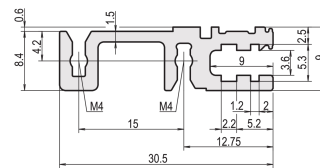

Horizontal Rail, Rear, Type H-VT, Heavy, 1000 mm

CATALOG NUMBER

34560-701

Combinations of horizontal rails and side panels

	+ = can be combined		- = combination not recommended	
Aluminum rail	-	+	+	+
Aluminum rail	+	+	+	+
Aluminum rail	+	+	-	-
Horizontal rail	-	-	-	-
Side panel	-	-	-	-

+ = can be combined
 - = combination not recommended

The horizontal rail, type VT enables the direct assembly of a backplane.

CERTIFICATIONS

FEATURES

For direct backplane mounting

Mounting top and bottom

Recessed installation for high mechanical demands (H-VT)

Aluminum extrusion, anodized finish, conductive contact surface

PRODUCT ATTRIBUTES

Rack Width: 195HP

Package Quantity: 1

Finish: Anodized

Length: 1000mm

Material: Aluminum

Product Family: EuropacPRO; RatiopacPRO; RatiopacPRO AIR; CompacPRO; PropacPRO

Product Type: Horizontal Rail

Type: Heavy, VT

Works With: Subracks; Cases

Net Weight: 0.332kg

ADDITIONAL PRODUCT DETAILS

Delivery is in standard pack multiples. Pricing is per individual item.

Please take into consideration that deliveries may be carried out in the stated SPQs (SPQ, e.g. 5 pieces, 10 pieces, 50 pieces, etc.). Differing order quantities (e.g. 2 pieces) may be changed to the next possible delivery quantity = Standard Pack Quantity.