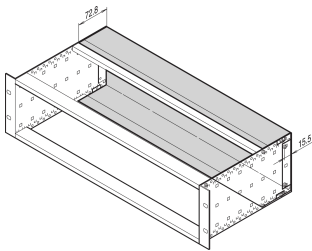

EuropacPRO Rear Hood for Stainless Steel EMC Gasket, 6 U, 84 HP

CATALOG NUMBER

34561-764

The rear hood is used as a shielded rear boundary and requires 60 mm space. Therefore if the rear hood is used, the side panel depth must be 60 mm greater than the board depth. Contact between the rear hood and the horizontal rails is established by the stainless steel contact strip for the cover plate. Thus no additional EMC sealing is necessary. Rear hood cannot be used simultaneously with rear corner profile.

CERTIFICATIONS

FEATURES

The rear hood is used as a shielded rear boundary. The rear hood requires 60 mm space. Therefore if the rear hood is used, the side panel depth must be 60 mm greater than the board depth. Example: For a board depth of 160 mm a side panel (with rear hood) of 235 mm (175 mm + 60 mm) is used

Contact between the rear hood and the horizontal rails is established by the stainless steel contact strip for the cover plate. Thus no additional EMC sealing is necessary

Rear hood cannot be used simultaneously with rear corner profile

For EMC-shielding please order EMC gasket for horizontal rail separately.

PRODUCT ATTRIBUTES

Rack Height: 6U

Rack Width: 84HP

Package Quantity: 1

Finish: Passivated

Material: Aluminum

Product Family: EuropacPRO