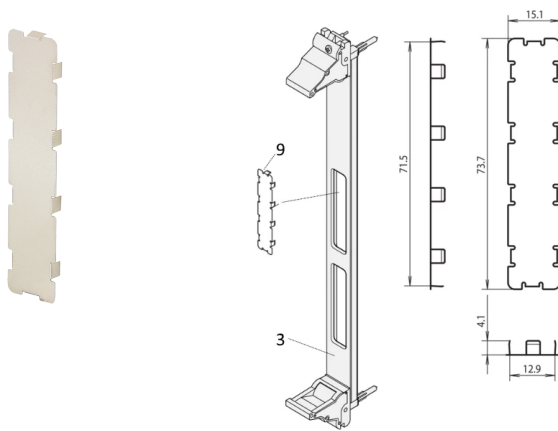

PMC Mezzanine Front Panel Cutout Cover for EMC Protection, Black

CATALOG NUMBER

60835-024

The stainless steel EMC cover enable to close unused cut-outs in the PMC mezzanine front panels.

CERTIFICATIONS

FEATURES

Material stainless steel, 0.2 mm

EMC cover to close unused cut-outs in the PMC mezzanine front panels

PRODUCT ATTRIBUTES

Package Quantity: 1

Finish: Chrome

Material: Stainless Steel

Product Type: Cover

Works With: Front Panels