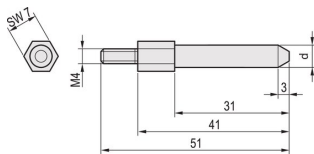

# EuropacPRO Coding Peg SNCF, Diameter 6.0mm

## CATALOG NUMBER

**61500-623**

This coding peg / pin enable a safe connection between the floating connectors used for the SNCF subracks. The Pins can be assembled into the rear frame.

## FEATURES

This coding peg / pin enable a safe connection between the floating connectors

Torque 1.5 Nm