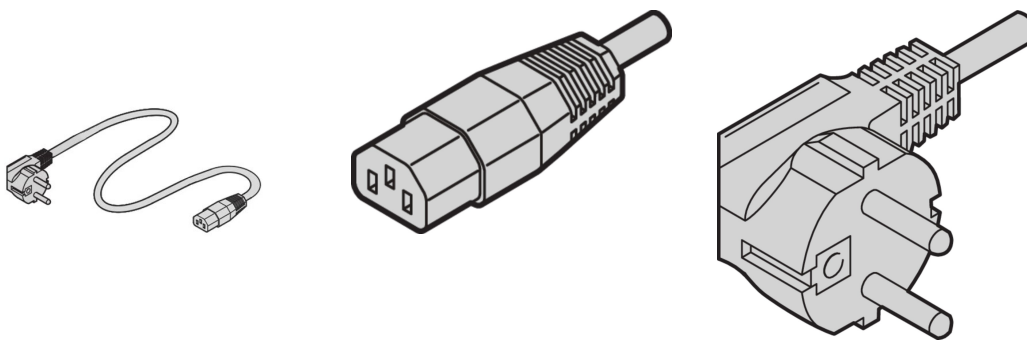

Mains Cable, SCHUKO/UTE to IEC C13, 2.5 m, Black

CATALOG NUMBER

62150-191

nVent SCHROFF Mains cable provides practical, universal fastening with variable attachment facilities. They are general in nature and fit in to different applications like Fans, cabinet lights, etc., Industrial PC connections, Uninterruptible power supplies, Systems.

CERTIFICATIONS

FEATURES

Applications: Fans, cabinet lights, Industrial PC connections, Uninterruptible power supplies and Systems

PRODUCT ATTRIBUTES

Input Connector: SCHUKO / UTE

Output Connector: IEC C13

Length: 2500mm

Package Quantity: 1

Color: Black

Connector Type: Straight

Material: PVC

Product Type: Cable

Net Weight: 0.281kg

WARNING

nVent products shall be installed and used only as indicated in nVent's product instruction sheets and training materials. Instruction sheets are available at www.nvent.com and from your nVent customer service representative. Improper installation, misuse, misapplication or other failure to completely follow nVent's instructions and warnings may cause product malfunction, property damage, serious bodily injury and death and/or void your warranty.