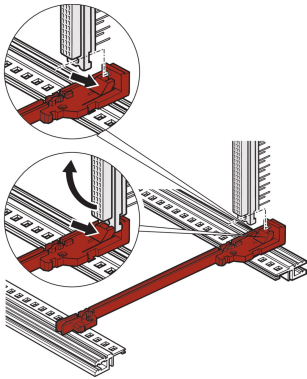

# Guide Rail With DIN Connector Fixing

The the standard type guide rail with connector fixing allows the user to clip the DIN connectors (EN 60603-2 (DIN 41612)) directly onto the guide rails. Only applicable with Euroboards with the dimensions 100 x 160 mm and 100 x 220 mm. Suitable for RatiopacPRO/-AIR, PropacPRO, CompacPRO and EuropacPRO.

## FEATURES

Easy and economic mounting of connectors through snap connections as alternative to z-rails or horizontal rails with integrated z-rail

For single Euroboard format 100 x 160 mm or 100 x 220 mm; not suitable for double Euroboard format

Plastic guide rail, one piece, red, for 2 mm groove width

Can be clipped into horizontal rails in Al extrusion

Can be clipped into 1.5 mm thick plate

Storage temperature: from -40 °C ... 130 °C