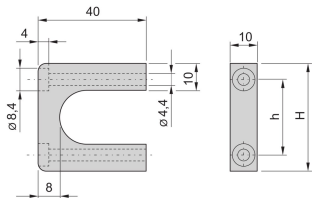

# MultipacPRO Front Handle, One-Piece, Width 10 mm

The front handles can be mounted and provide an easier to mount assembly. The handles can be assembled from the front side.

## FEATURES

Load-carrying capacity 30 kg/pair

Assembly on the front panel

Can be used for the aluminium or sheet metal versions

Catalog Number	Rack Height	Package Quantity	Handle Type	Color	Width
20860-256	1U	2	Straight	Silver	10mm
20860-257	2U	2	Straight	Silver	10mm
20860-259	4U	2	Straight	Silver	10mm
20860-258	3U	2	Straight	Silver	10mm

Catalog Number	Rack Height	Package Quantity	Handle Type	Color	Width
20860-260	5U	2	Straight	Silver	10mm