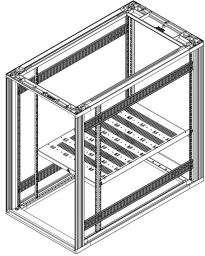

Novastar Depth Member

Depth member which is adjustable in 1 U increments in the height.

CERTIFICATIONS

FEATURES

For assembly on cabinet uprights

Adjustable in 1 U increments

SPECIFICATIONS

Product Type: Bracket

Table 1/1

Catalog Number	Depth	Material	Finish	Package Quantity	Type	Package Unit
27230-170	900mm	Steel	Aluminum-Zinc Plated	2	Depth Member	Pair
27230-169	800mm	Steel	Aluminum-Zinc Plated	2	Depth Member	Pair
27230-167	500mm	Steel	Aluminum-Zinc Plated	2	Depth Member	Pair
27230-171	1000mm	Steel	Aluminum-Zinc Plated	2	Depth Member	Pair

Catalog Number	Depth	Material	Finish	Package Quantity	Type	Package Unit
27230-168	600mm	Steel	Aluminum-Zinc Plated	2	Depth Member	Pair

WARNING

nVent products shall be installed and used only as indicated in nVent's product instruction sheets and training materials. Instruction sheets are available at www.nvent.com and from your nVent customer service representative. Improper installation, misuse, misapplication or other failure to completely follow nVent's instructions and warnings may cause product malfunction, property damage, serious bodily injury and death and/or void your warranty.