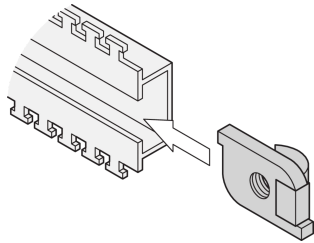

# Slide Nut Kit for C-Rail

C-Rails are for better cable management. Installation generally behind the 19" uprights. They are compatible with standard cable clabs.