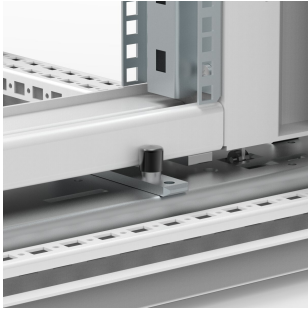

Transport Bracket For Swing Frame, ESFT

The transport bracket keeps the swing frame in a closed position during transport to avoid movements and vibrations that can damage the components assembled in the swing frame.

FEATURES

Description: To block swing frame in a closed position during transportation.

Pack quantity: 1 piece with mounting accessories.

SPECIFICATIONS

Table 1/1

Catalog Number	Height	Width	Depth	Material	Finish	Color
ESFT01	50mm	20mm	128mm	Mild Steel	Powder Coated	Light Gray