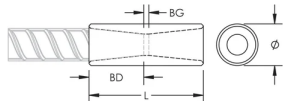

ADDITIONAL PRODUCT DETAILS

Bar dimensions and weights listed may vary by region. Coupler sizes not shown may be available by special order. Contact your nVent LENTON representative for more information.

DIAGRAMS

WARNING

---

nVent products shall be installed and used only as indicated in nVent's product instruction sheets and training materials. Instruction sheets are available at www.nvent.com and from your nVent customer service representative. Improper installation, misuse, misapplication or other failure to completely follow nVent's instructions and warnings may cause product malfunction, property damage, serious bodily injury and death and/or void your warranty.

North America

+1.800.753.9221

Option 1 – Customer Care

Option 2 – Technical

Support

Europe

Netherlands:

+31 800-0200135

France:

+33 800 901 793

Europe

Germany:

800 1890272

Other Countries:

+31 13 5835404