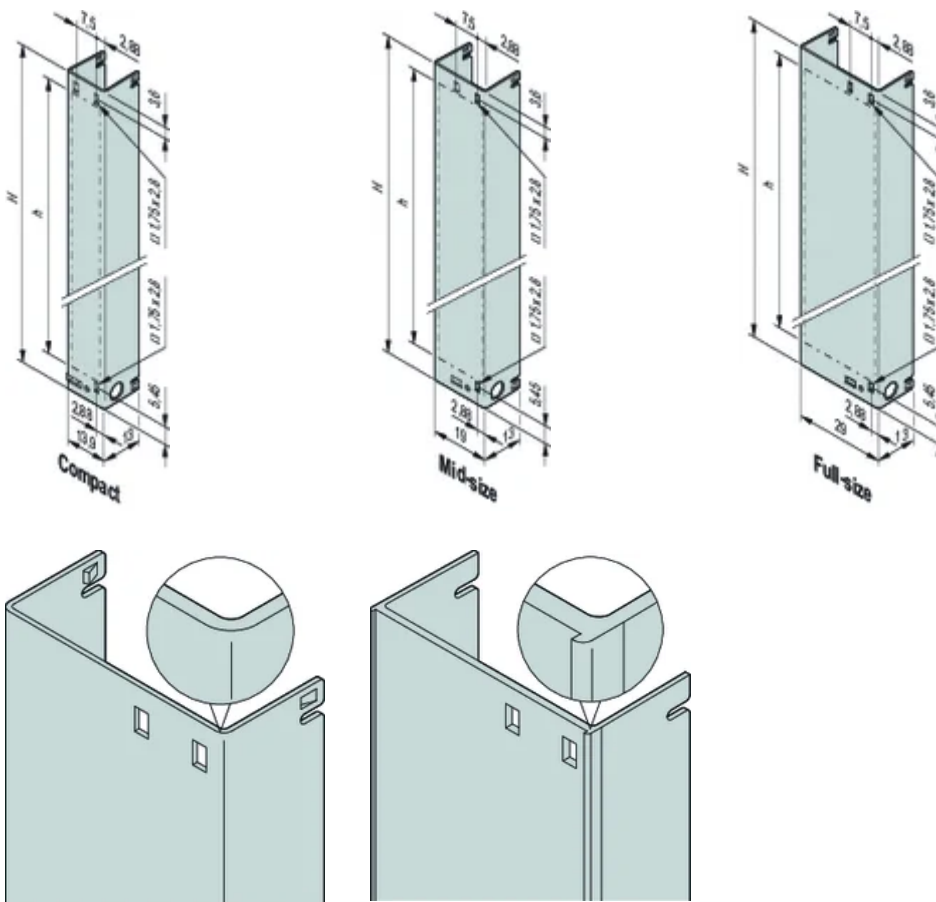

Catalog Number	Height (H)	Rack Width	Design Feature	Material	Finish	Package Quantity
30849-682	73.8mm	6HP	Full-Size	Aluminum	Passivated	1
30849-407	148.8mm	6HP	Full-Size	Stainless Steel		1
30849-404	73.8mm	6HP	Full-Size	Stainless Steel		1
30849-670	148.8mm	4HP		Aluminum	Passivated	1

Table 2/2

Catalog Number	Front Finish	Rear Finish	Depth (D)	Width (W)
30849-658	Raw	Raw	2.5mm	19mm
30849-694	Raw	Raw	2.5mm	29mm
30849-406	Raw	Raw	1mm	19mm
30849-402	Raw	Raw	1mm	13.9mm
30849-403	Raw	Raw	1mm	19mm
30849-682	Raw	Raw	2.5mm	29mm
30849-407	Raw	Raw	1mm	29mm
30849-404	Raw	Raw	1mm	29mm
30849-670	Raw	Raw	2.5mm	19mm

DIAGRAMS