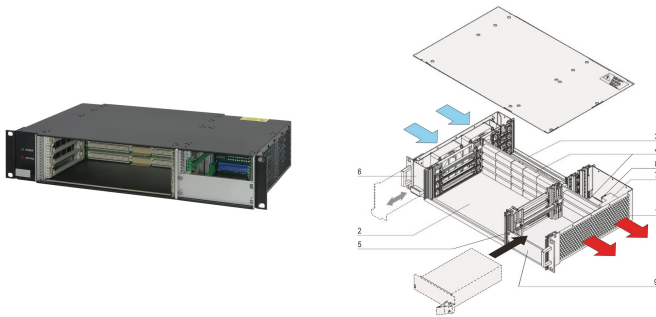

# VME64x System, 2 U, 4 Slot, Pluggable PSU

## CATALOG NUMBER

**20836-245**

VME64x system for 4 horizontally mounted VME64x boards 6 U, 160 mm. Rear I/ O option. The power for the system is supplied by up to two pluggable power supplies. A hot swap fan tray with 4 fans guarantee an excellent cooling.

## FEATURES

System in accordance with IEC 60297-3-101, 102, 103; IEEE 1101.1, 1101.10/11; backplane conforms to VITA 1.1-1997

Power backplane to PICMG 2.11 (P 47), prepared for installation of two 19" compatible PSUs, 300 W (3 U, 8 HP)

## PRODUCT ATTRIBUTES

Product Type: System

Number of Slots: 4

Type: 19" Rack Mount

Backplane Type: 6 U VME64 Extension

Data Transfer: VME64; VME2eSST

Power per Slot: 30W

Input Voltage AC: 100 – 240V