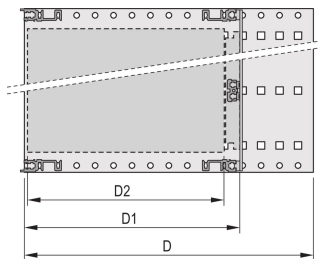

EuropacPRO 19" Subrack Kit for Backplane, Heavy, Retrofit Shielding, 3 U, 355 mm

CATALOG NUMBER

24563-164

Rear horizontal rail for backplane mounting with insulation strip

CERTIFICATIONS

FEATURES

Horizontal rail type "Heavy"

Shock and Vibration resistance up to 5 g

IP 20, in accordance with IEC 60529

Shock and vibration tested to the German "Bahn" standards BN 411002, BN 411003

Internal and external dimensions in accordance with: IEC 60297-3-100, -101, IEEE 1101.1