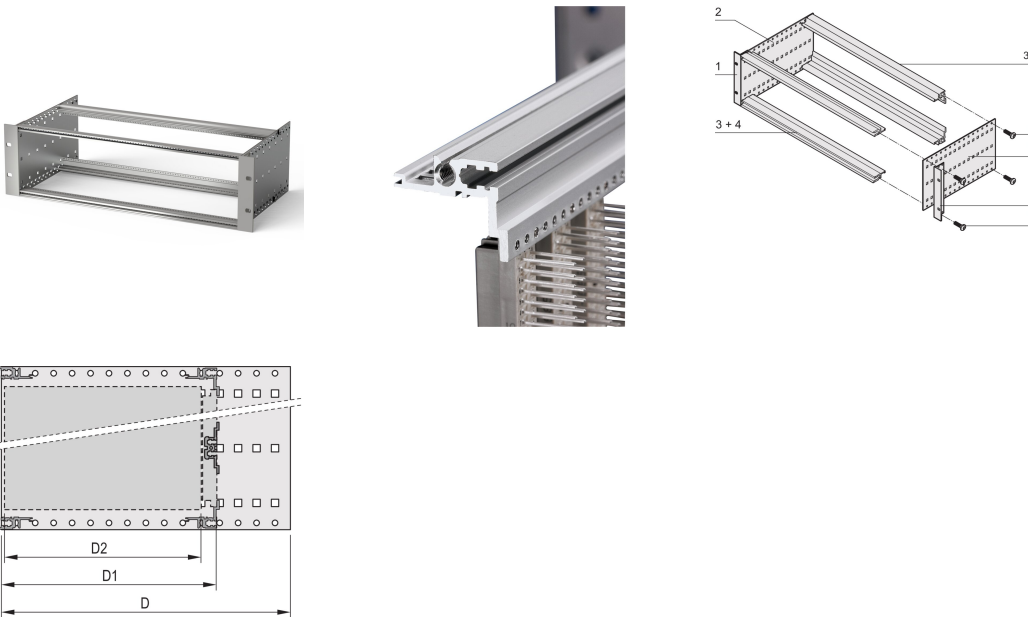

EuropacPRO 19" Subrack Kit for DIN Connector, Retrofit Shielding, 3 U, 295 mm

CATALOG NUMBER

24563-193

Non-shielded subrack for Din Connector mounting EN 60603-2 (DIN 41612).

CERTIFICATIONS

FEATURES

Subrack with side panel type F ("flexible"), front 19" bracket included, depth-adjustable 19" bracket sold separately (not included in items delivered)

Aluminum construction

IP 20, in accordance with IEC 60529

Internal and external dimensions in accordance with: IEC 60297-3-100, -101, IEEE 1101.1

Rear horizontal rails for connector mounting (IEC 60603-2 / DIN 41612)

Modifications such as cutouts, different finishes or dimensions available

Supplied as space-saving flat-pack

Horizontal rail type "light"

PRODUCT ATTRIBUTES

Rack Height: 3U

Depth: 295mm

Package Quantity: 1

For Mounting: DIN Connector

Board Depth: 160mm; 220mm; 280mm

Gasket Type: Stainless Steel EMC (retrofitable)

Handle Included: No

Mounting: Rack

Complies With: IEC 60297-3-103

EMC Shielding: No

Finish: Anodized; Passivated

Material: Aluminum