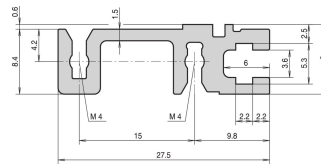

Horizontal Rail, Rear, Type H-ST, Heavy, Standard, 40 HP

CATALOG NUMBER

34560-540

Combinations of horizontal rails and side panels

	"H" can be combined		"ST" combination: not recommended	
Horizontal rail	-	+	+	+
Horizontal rail	+	+	+	+
Horizontal rail	+	+	-	-
Side panel	Light v.1	Panel 2	Panel 3 H	Support 1 H

The horizontal rail, type ST enables the isolated assembly of a backplane. The isolation is done by an insulation strip.

CERTIFICATIONS

FEATURES

For indirect backplane mounting with insulation strip

Standard where mechanical demands are high (H-ST)

Mounting top and bottom

< 28 HP not printed

Aluminum extrusion, anodized finish, conductive contact surface, with HP markings

PRODUCT ATTRIBUTES

Rack Width: 40HP

Package Quantity: 1

Finish: Anodized

Length: 208.28mm