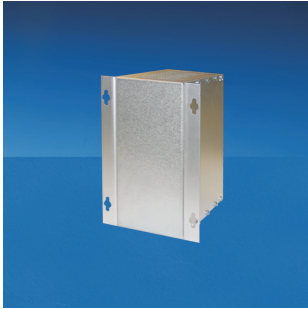

# EuropacPRO Wall-Mounting Bracket

The wall mount bracket enables the fixing of a subrack to a wall of a mounting plate of a cabinet.

## FEATURES

Enables the subrack assembly on wall or on mounting plate

Assembled instead of 19" bracket or rear angle on the subrack

Assembly holes with key hole function

## SPECIFICATIONS

- Material:** Aluminum
- Product Type:** Bracket
- Product Family:** EuropacPRO
- Finish:** Passivated
- Works With:** Subracks

Table 1/1

Catalog Number	Rack Height	Package Quantity	Package Unit
24562-197	3U	2	
24562-797	9U	2	Pair
24562-497	6U	2	