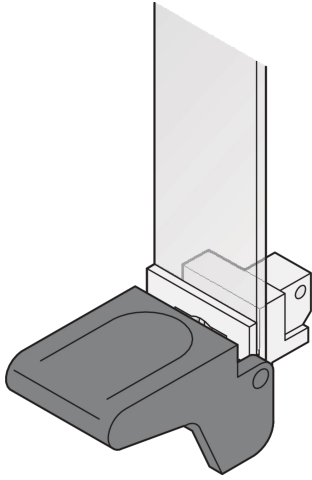

Extractor Handle Key Form 1

Extractor handle key form 1, can be used to extract PCBs. The handles are available in black or grey and top and bottom versions.

CERTIFICATIONS

FEATURES

Handle UL 94 V-0, bearing Zn die-cast

At 6 U, the printed board location can be offset 1 HP to the right by swapping the upper and lower handles. This creates space for SMD components on the left hand side

Please order the collar screws separatly.

SPECIFICATIONS

- Type:** Extractor
- Works With:** Front Panels
- Product Type:** Handle
- Material:** Polycarbonate

Table 1/1				
Catalog Number	Color	Package Quantity	Handle Type	Flammability Rating

20817-325	Grey	1	Extractor Form 1, Bottom	UL® 94V-0
20817-346	Black	1	Extractor Form 1, Top	UL® 94V-0
20817-345	Black	1	Extractor Form 1, Bottom	UL® 94V-0
20817-326	Grey	1	Extractor Form 1, Top	UL® 94V-0