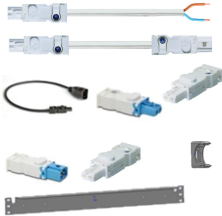

# LED Light, 19" Bracket

To adapt the light distribution to the current installation situation.

## FEATURES

19" bracket to mount LED light into a cabinet

## SPECIFICATIONS

- Works With:** 19" Cabinets
- Product Type:** Bracket
- Material:** Steel

Table 1/1

Catalog Number	Rack Height	Package Quantity	Color	Color Code	Finish	Type
20118-896	1U	1	Black	RAL 7021	Powder Coated	Mounting Bracket
20118-897	1U	1	Grey	RAL 7035	Powder Coated	Mounting Bracket