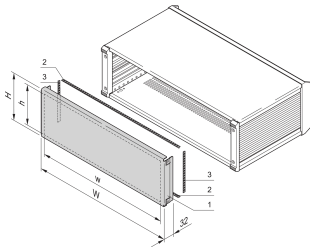

PropacPRO EMC Rear Panel, Full Width

The EMC rear panel, full width for PropacPRO Case mounts to the frame of the case. It has no perforation. The shielding is done with textile EMC gaskets.

CERTIFICATIONS

FEATURES

Alu panel, 1.5 mm, with fastener for Earthing / GND

Mounts on case (left, right)

Without perforation

SPECIFICATIONS

- Material:** Aluminum
- Finish:** Anodized; Passivated
- Works With:** Cases
- Product Family:** PropacPRO
- Type:** Rear Panel
- Product Type:** Side Panel

Table 1/1

Catalog Number	Rack Height	Rack Width	Package Quantity
24576-247	3U	28HP	1
24576-244	2U	42HP	1
24576-258	6U	84HP	1
24576-248	3U	42HP	1

Catalog Number	Rack Height	Rack Width	Package Quantity
24576-254	4U	84HP	1
24576-249	3U	63HP	1
24576-253	4U	63HP	1
24576-250	3U	84HP	1
24576-252	4U	42HP	1
24576-245	2U	63HP	1