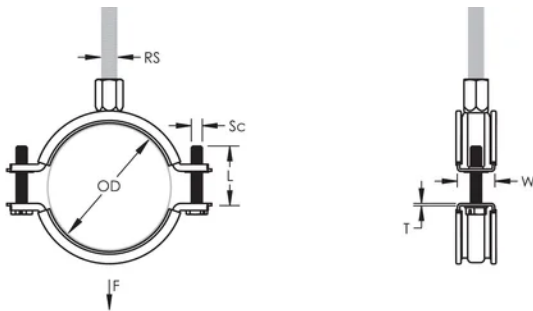

Longer ears position the screw farther from the hanger, improving tool clearance when the screw is tightened

Combination nut can be attached to M8 or M10 threaded rod, simplifying material handling

Screw length has been optimized to accommodate an increased pipe range, reducing inventory

## PRODUCT ATTRIBUTES

---

Article Number: 586015

Material: Steel;EPDM-SBR Rubber

Finish: Electrogalvanized

Temperature: -50 to 110 °C

Color: Black

Outer Diameter (OD): 118 - 128 mm

Rod Size (RS): M8;M10

Width (W): 23 mm

Thickness (T): 2 mm

Screw Diameter (Sc): 6

Screw Length (L): 37mm

Static Load: 3000N

## DIAGRAMS

---