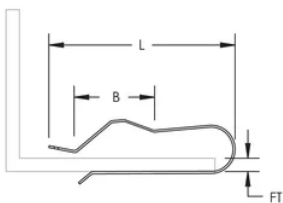

LF5 Cable Snap Clip

FEATURES

Supports single run of cable

Attaches easily to beam or joist

SPECIFICATIONS

Table 1/1

Catalog Number	Article Number	Material	Finish	Flange Thickness (FT)	Length (L)	B
LF5	187430	Steel	Electrogalvanized	6 - 12 mm	49mm	18 mm

DIAGRAMS

WARNING

nVent products shall be installed and used only as indicated in nVent's product instruction sheets and training materials. Instruction sheets are available at www.nvent.com and from your nVent customer service representative. Improper installation, misuse, misapplication or other failure to completely follow nVent's instructions and warnings may cause